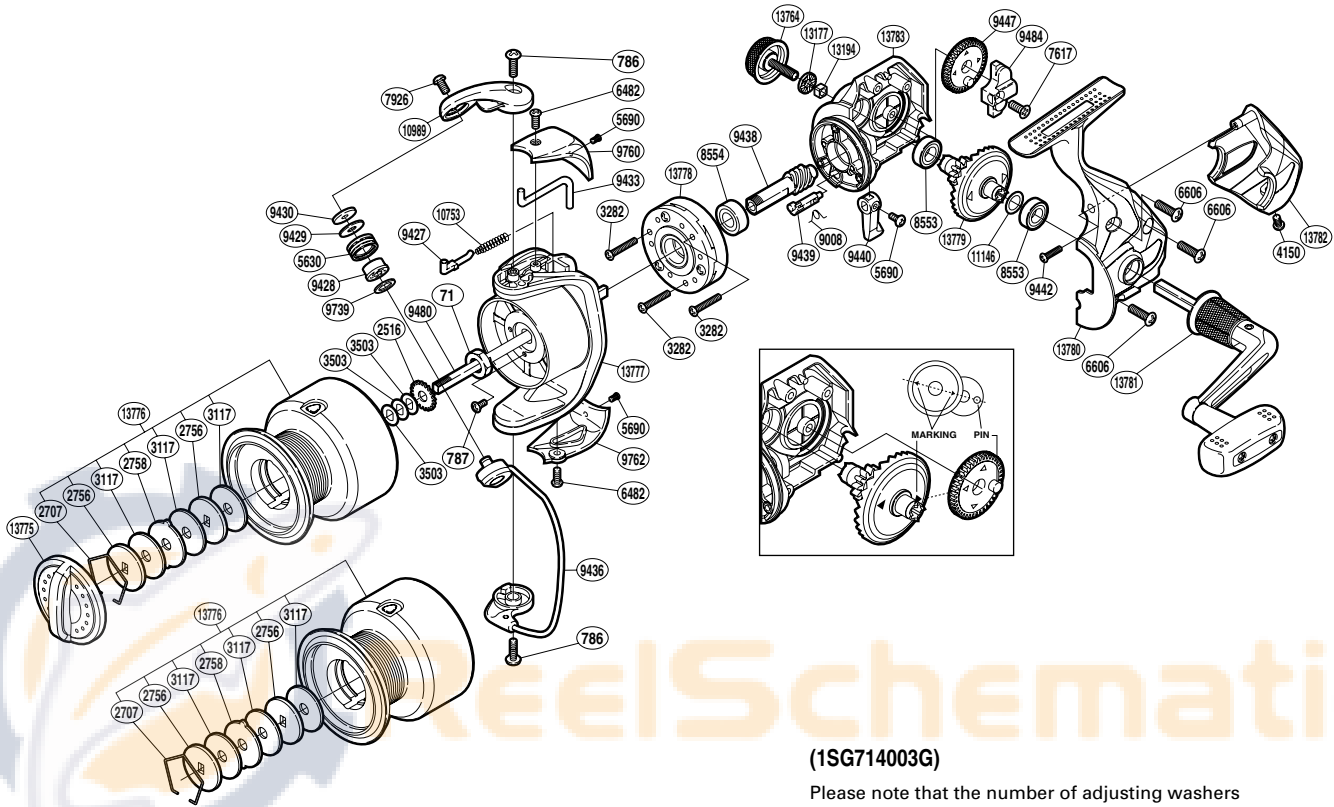

# SHIMANO

## NEXAVE

### NEX-4000FC

(1SG714003G)

Please note that the number of adjusting washers may not be the same as shown in the exploded views. (Adjustment will vary with each individual product.)

Part No.	Description	Part No.	Description	Part No.	Description
RD 0071	Rotor Nut	RD 8553	Ball Bearing	RD 9760	Bail Spring Cover
RD 0786	Screw	RD 8554	Ball Bearing	RD 9762	Bail Hold Support Guard
RD 0787	Screw	RD 9008	Anti-Reverse Cam Spring	RD10753	Bail Spring
RD 2516	Spool Support	RD 9427	Bail Spring Guide	RD10989	Bail Arm
RD 2707	Drag Washers Retainer	RD 9428	Line Roller Bushing	RD11146	Washer
RD 2756	Key Washer	RD 9429	Line Roller Spacer	RD13177	Handle Screw Cap Spacer
RD 2758	Eared Washer	RD 9430	Line Roller Washer	RD13194	Handle Screw Lock
RD 3117	Drag Washer	RD 9433	Bail Trip Lever	RD13764	Handle Screw Cap
RD 3282	Screw	RD 9436	Bail Assembly	RD13775	Drag Knob
RD 3503	Spool Washer	RD 9438	Pinion Gear	RD13776	Spool Assembly
RD 4150	Screw	RD 9439	Anti-Reverse Cam	RD13777	Rotor
RD 5630	Line Roller	RD 9440	Anti-Reverse Lever	RD13778	Roller Clutch Assembly
RD 5690	Screw	RD 9442	Screw	RD13779	Drive Gear
RD 6482	Screw	RD 9447	Oscillating Gear	RD13780	Side Cover
RD 6606	Screw	RD 9480	Main Shaft	RD13781	Handle Assembly
RD 7617	Screw	RD 9484	Oscillating Slider	RD13782	Rear Protector
RD 7926	Screw	RD 9739	Bearing Spacer	RD13783	Body